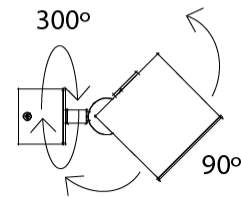

DAU SINGLE SURFACE

D92019-

base number   Finish
Options

PROJECT	_____
TYPE	_____
SPECIFIER	_____
QUANTITY	_____
DATE	_____

1. To build a product code in our configurator select the specify button on the base model # product page
2. To build a manual product code on this datasheet choose from the options listed below in blue font and add the suffix to the base model #

GENERAL

Series: Dau _____
Subseries: Dau Single _____
Brand: Milan _____
Division: Design _____
Mounting Type: Surface _____
Subcategory: Spots _____

PHYSICAL

Shape: Cube _____
Length (mm): 80 _____
Length (in): 3 1/8 _____
Width (mm): 83 _____
Width (in): 3 1/4 _____
Height (mm): 80 _____
Height (in): 3 1/8 _____
Max. Overall Height (mm): 160 _____
Max. Overall Height (in): 6 5/16 _____
Light Distribution: Adjustable / Direct _____
Weight (kg): 0.82 _____
Weight (lbs): 1.81 _____
Fixture Finish: [BAL](#) / [MWL](#) / [BSL](#) _____
Fixture Material: Extruded Aluminum _____

ELECTRICAL

Number of Lamps: 1 _____
Lamp Type: LED Retrofit _____
Lamp Shape: MR16 _____
Bulb Included: Bulb Not Included _____
Max. Wattage Per Lamp (W): 4 _____
Lamp Base: GU10 _____
Input Voltage (V): 120 _____

LED

OPTICAL

RATINGS AND CERTIFICATIONS

Certified By: Certified for North American Standards _____
IP rating: IP20 _____