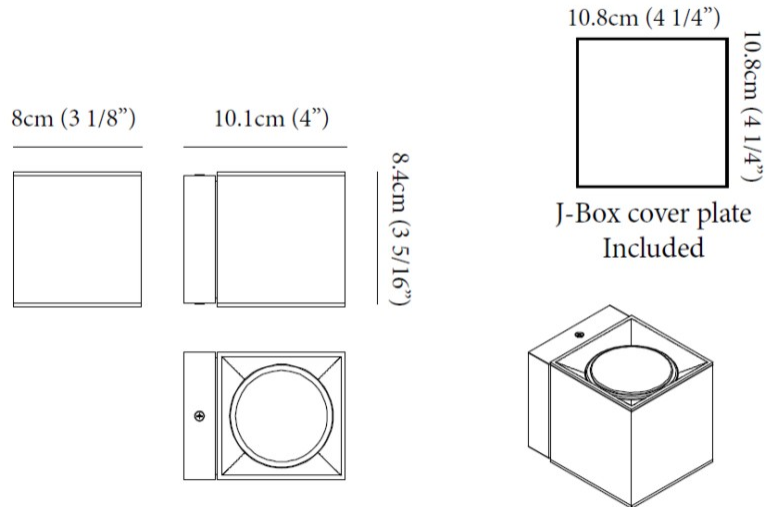

DAU SINGLE COVERED SURFACE

D93081-

base number _____
Finish Options _____

1. To build a product code in our configurator select the specify button on the base model # product page
2. To build a manual product code on this datasheet choose from the options listed below in blue font and add the suffix to the base model #

GENERAL

Series: Dau _____
Subseries: Dau Single Covered _____
Brand: Milan _____
Division: Design _____
Mounting Type: Surface _____
Mounting Location: Wall _____
Subcategory: Downlight _____

PHYSICAL

Shape: Cube _____
Length (mm): 80 _____
Length (in): 3 1/8 _____
Height (mm): 84 _____
Depth (mm): 101 _____
Height (in): 3 1/3 _____
Depth (in): 4 _____
Extension (mm): 101 _____
Extension (in): 4 _____
Light Distribution: Direct _____
Weight (kg): 0.82 _____
Weight (lbs): 1.81 _____
Fixture Finish: [BAL / MWL / BSL](#) _____
Fixture Material: Extruded Aluminum _____

ELECTRICAL

Number of Lamps: 1 _____
Lamp Type: LED Retrofit _____
Lamp Shape: MR16 _____
Bulb Included: Bulb Not Included _____
Max. Wattage Per Lamp (W): 4 _____
Lamp Base: GU10 _____
Input Voltage (V): 120Vac Direct Line _____

LED

OPTICAL

RATINGS AND CERTIFICATIONS

Certified By: Certified for North American Standards _____
IP rating: IP20 _____